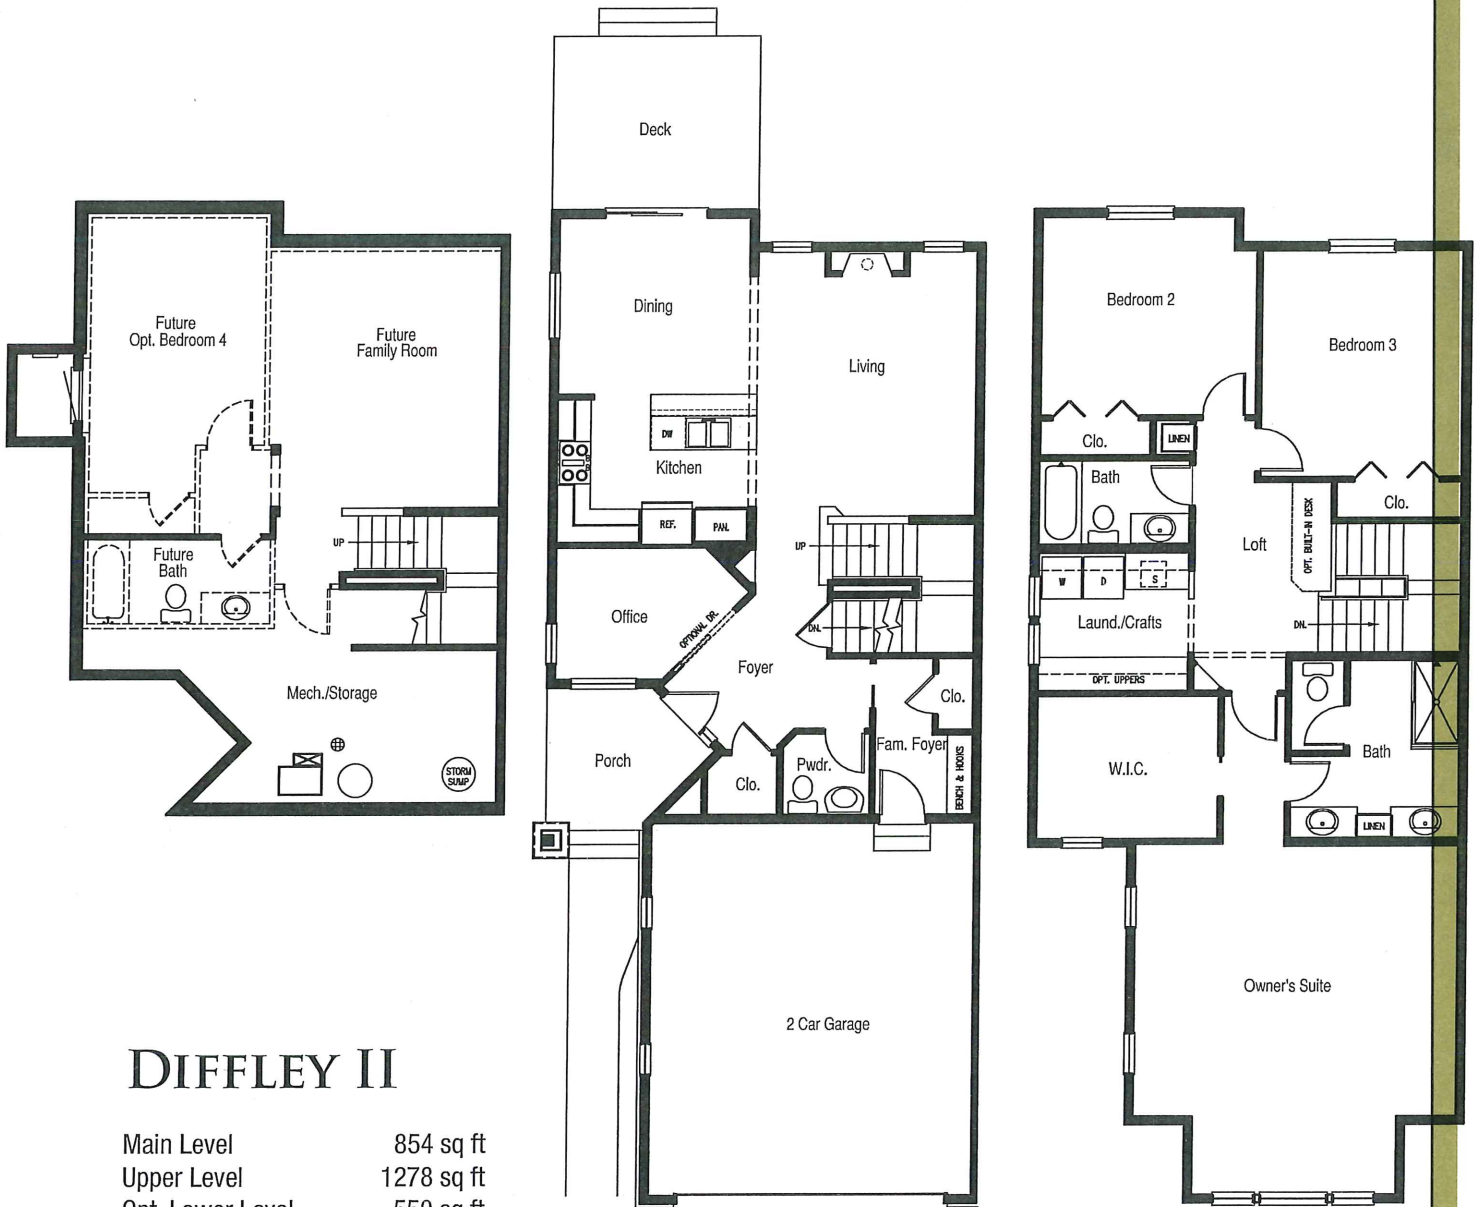

PEARLMONT HEIGHTS

TRUE LUXURY IS LIVING IN A HOME THAT'S DESIGNED FOR REAL LIFE.

DIFFLEY II

Main Level	854 sq ft
Upper Level	1278 sq ft
Opt. Lower Level	550 sq ft
Total	2682 Sq Ft

Ron Christianson | 651-246-4276

Floor plans are for illustrative purposes only and are subject to change without notice. Square footages are approximate. Information deemed reliable but not guaranteed. (10/14)