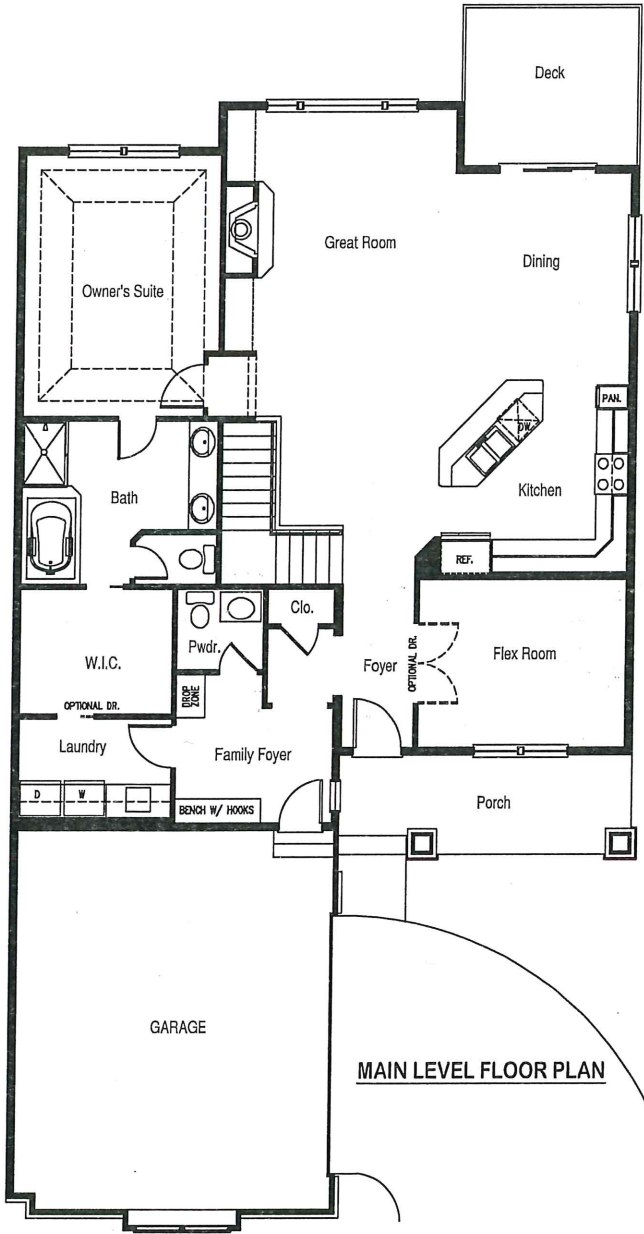

at Trout Run Preserve

A community immersed in nature in Savage, Minnesota.

Albany

Main Level	1595 sq ft
Opt. Lower Level Finish	810 sq ft
Opt. Bedroom #3	175 sq ft
Total	2580 sq ft

Floor plans are for illustrative purposes only and are subject to change without notice. Square footages are approximate. Information deemed reliable but not guaranteed. (5/12/2014)