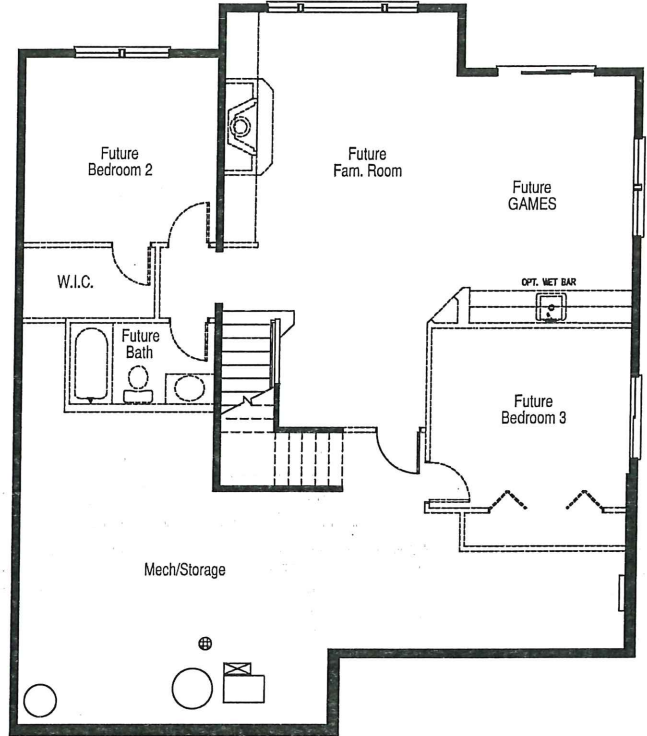

at Trout Run Preserve

A community immersed in nature in Savage, Minnesota.

Albany

Main Level	1595 sq ft
Opt. Lower Level Finish	810 sq ft
Opt. Bedroom #3	175 sq ft
Total	2580 sq ft

Floor plans are for illustrative purposes only and are subject to change without notice. Square footages are approximate. Information deemed reliable but not guaranteed. (5/12/2014)